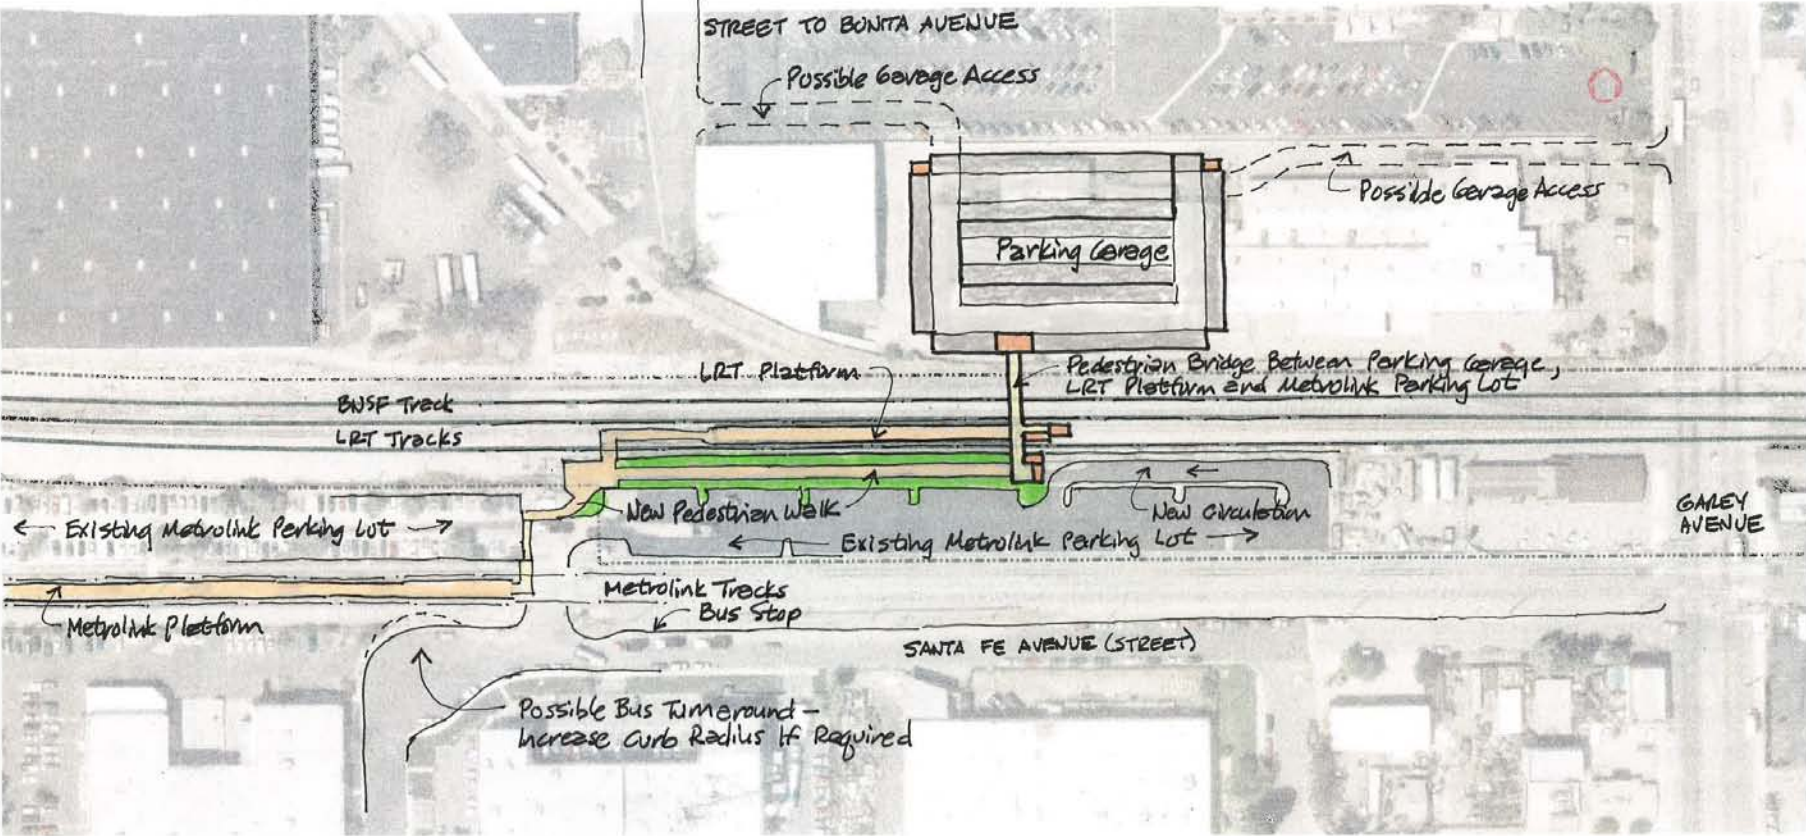

Towne Avenue — Perspective View

Towne Avenue Area

Proposed Station Location — Pomona

Proposed Station — Pomona

Proposed Parking — Pomona

Parking Garage Capacity
 Level One ± 85 Spaces
 Upper Levels ± 175 Spaces Each

0 50 100 FEET