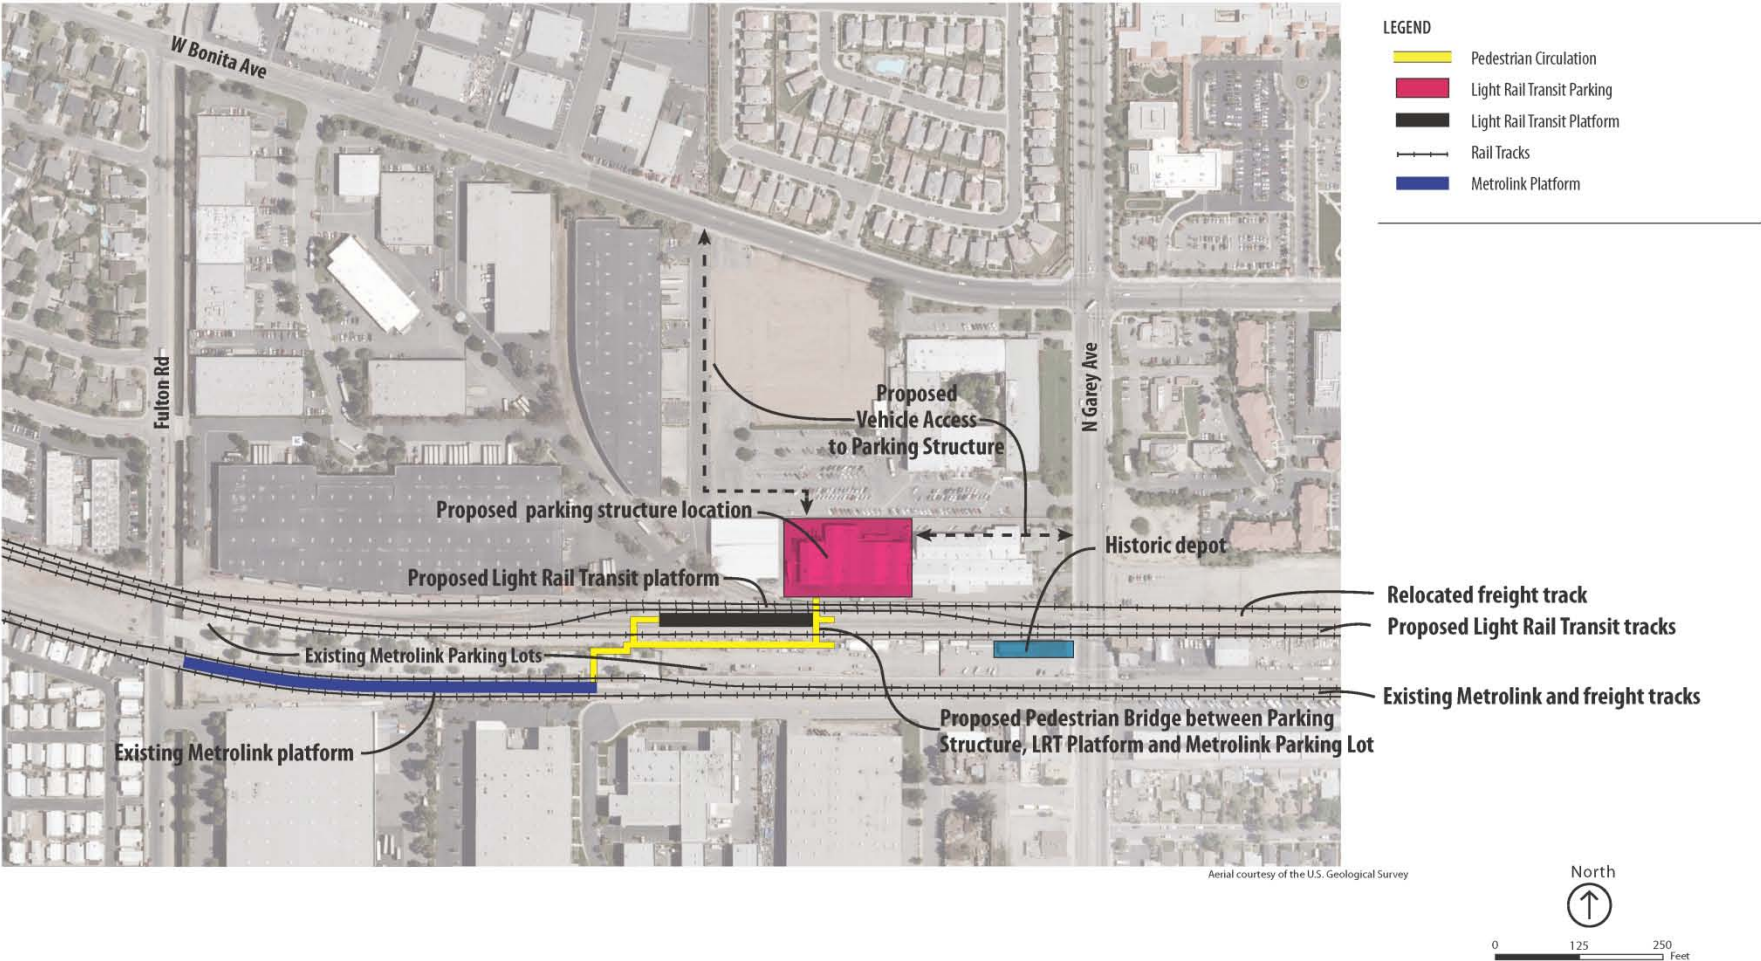

Towne Avenue — Perspective View

Towne Avenue Area

Proposed Station Location — Pomona

Proposed Station — Pomona

Proposed Parking — Pomona

Parking Garage Capacity
 Level One ± 85 Spaces
 Upper Levels ± 175 Spaces Each

0 50 100 FEET