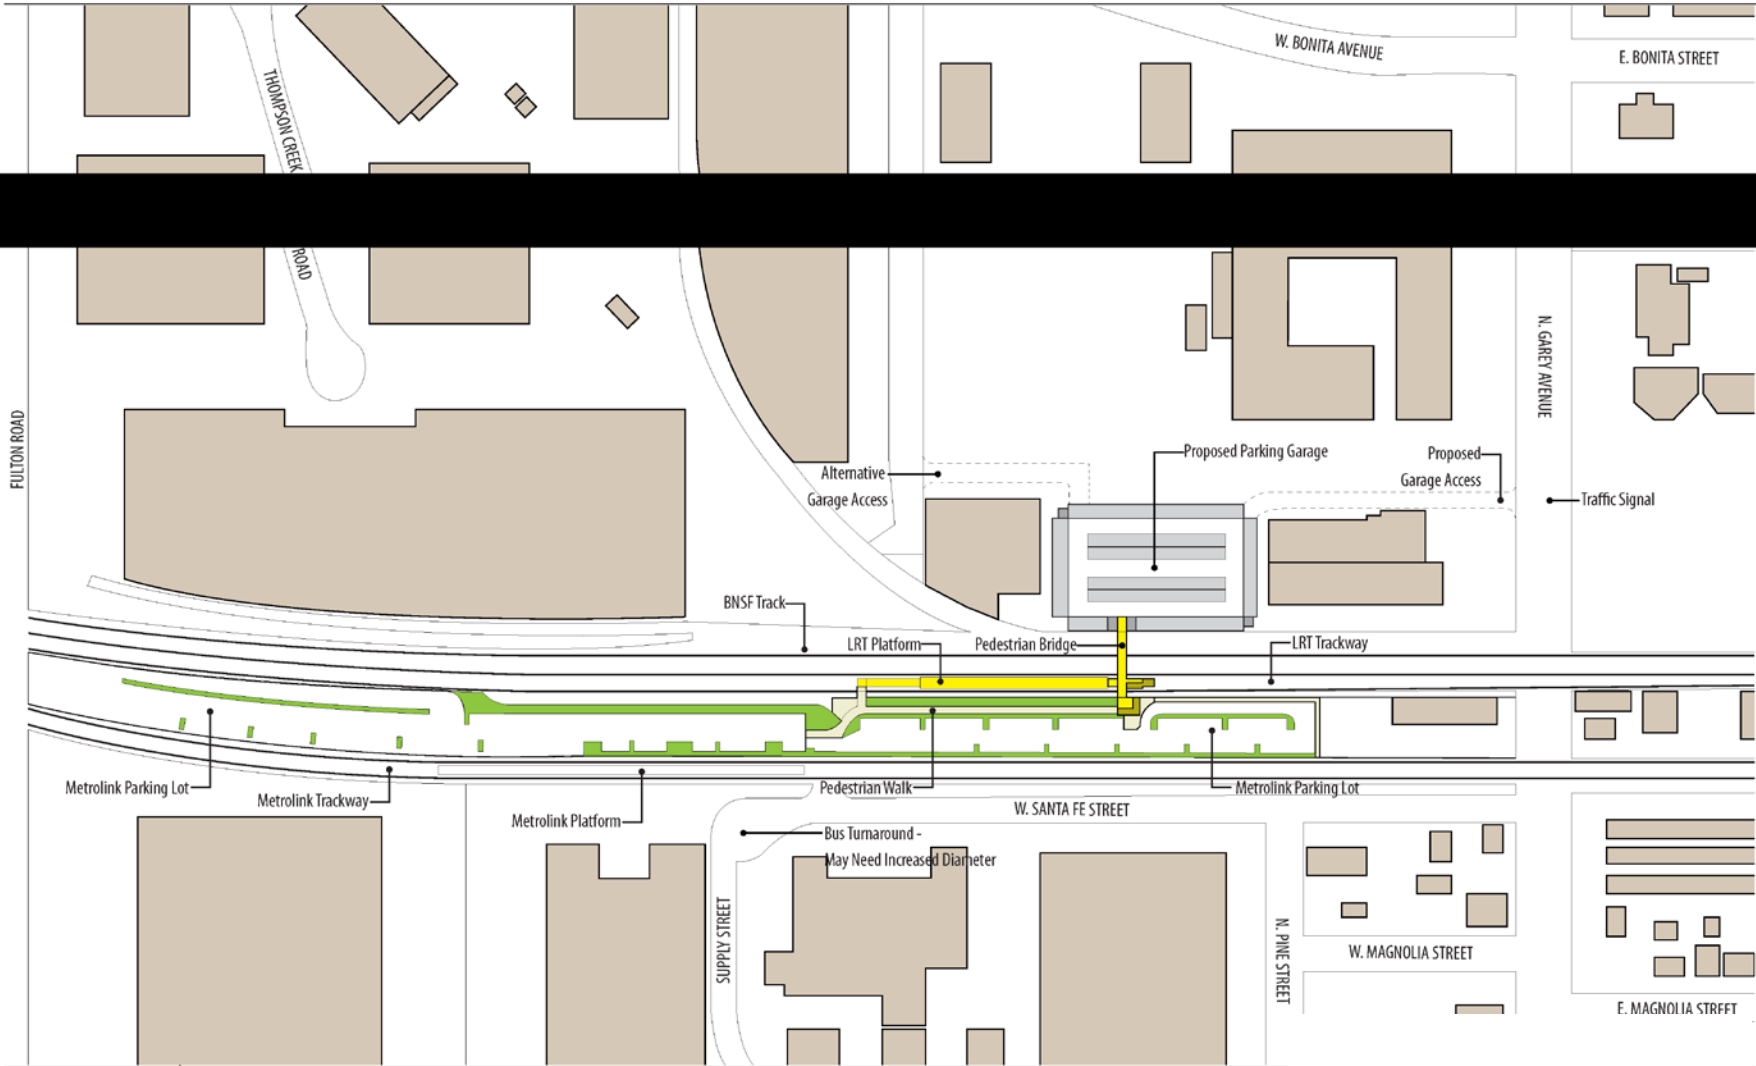

Towne Avenue — Perspective View

Towne Avenue Area

Proposed Station Location — Pomona

Proposed Station — Pomona

Proposed Parking — Pomona

Parking Garage Capacity
 Level One ± 85 Spaces
 Upper Levels ± 175 Spaces Each

0 50 100 FEET