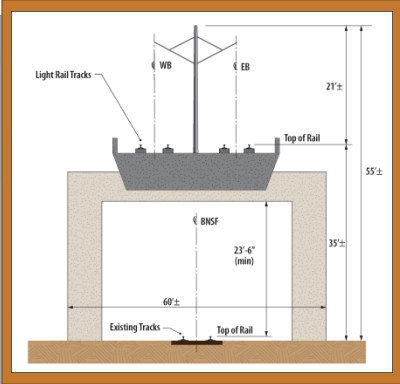

Towne Avenue — Perspective View

Towne Avenue Area

Proposed Station Location — Pomona

Proposed Station — Pomona

Proposed Parking — Pomona

Parking Garage Capacity
 Level One ± 85 Spaces
 Upper Levels ± 175 Spaces Each

0 50 100 FEET