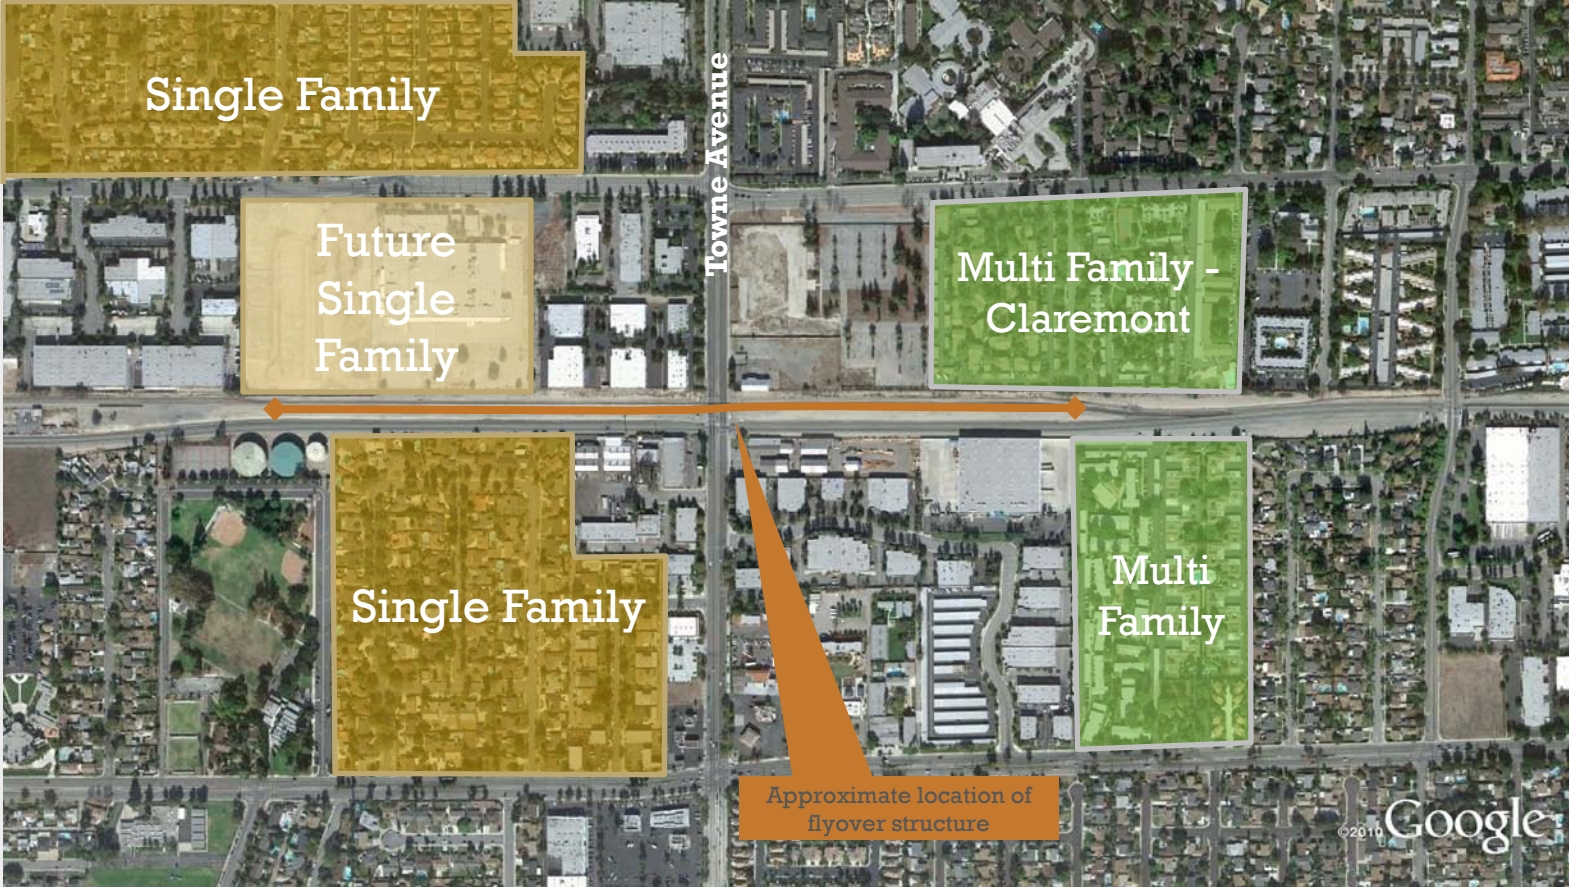

Towne Avenue — Perspective View

Towne Avenue Area

Proposed Station Location — Pomona

Proposed Station — Pomona

Proposed Parking — Pomona

Parking Garage Capacity
 Level One ± 85 Spaces
 Upper Levels ± 175 Spaces Each

0 50 100 FEET